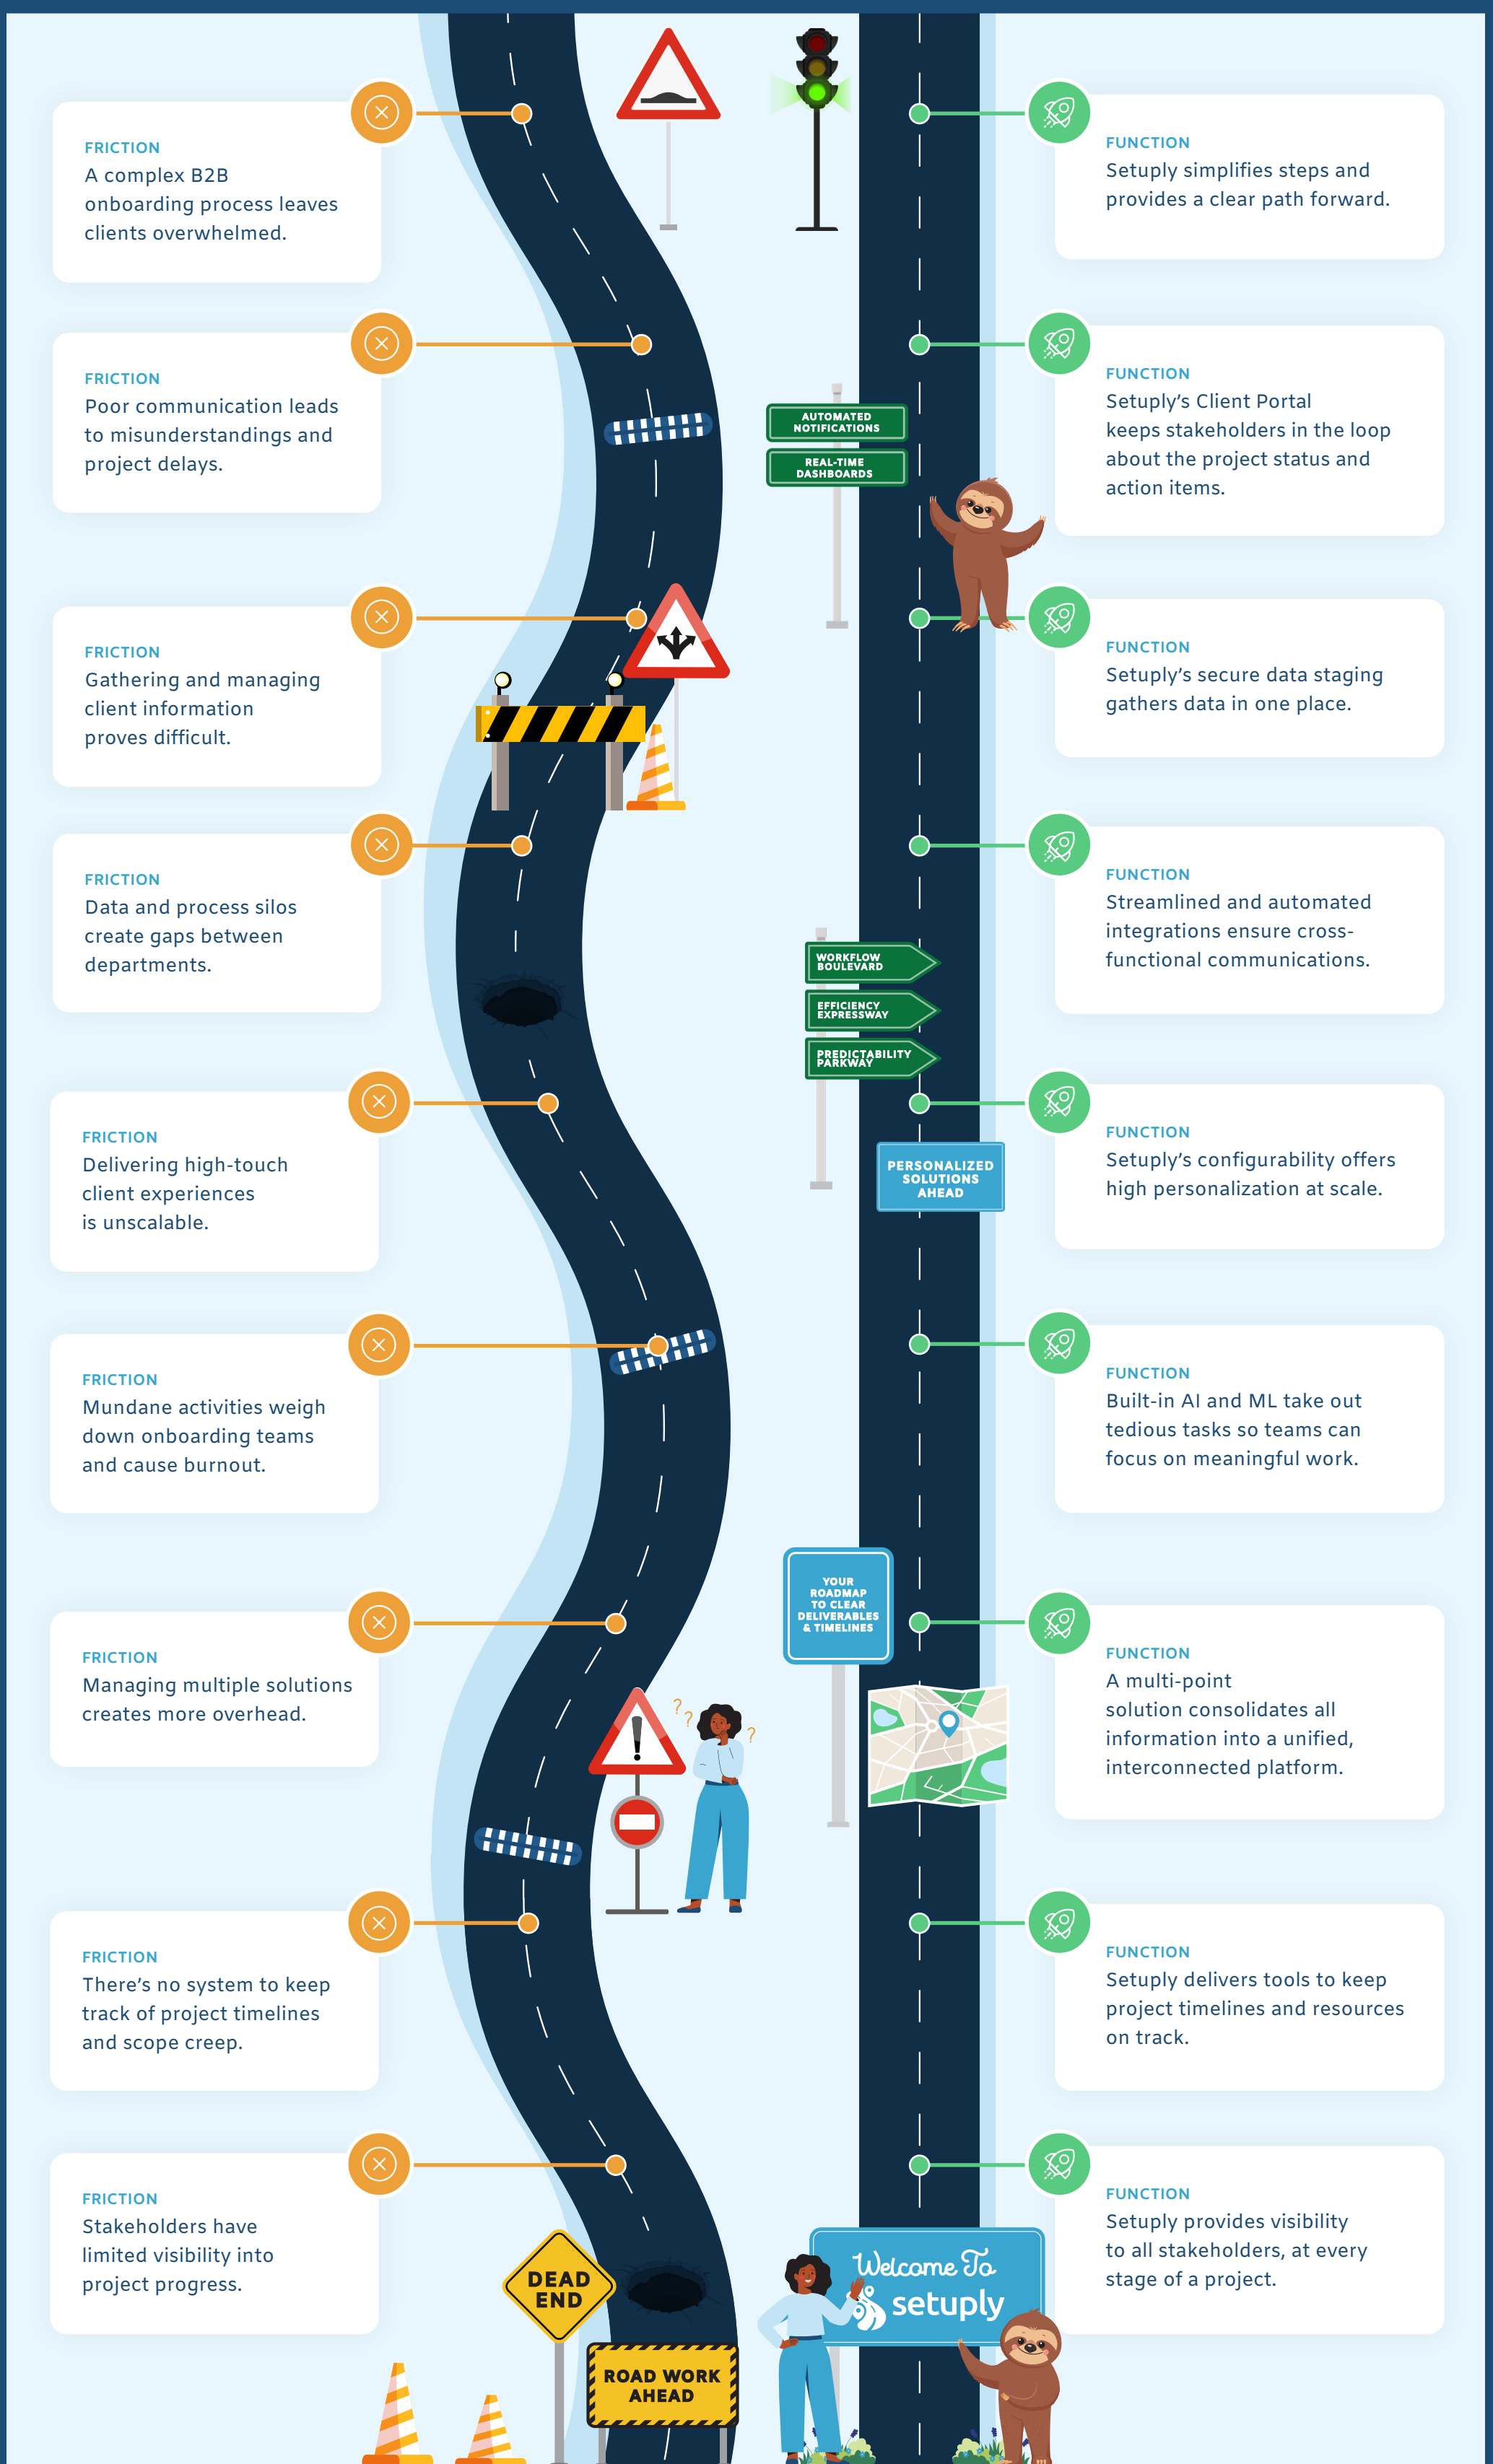

From Roadblocks to the Fast Lane

Transforming the Client Onboarding Journey

Imagine a future where client onboarding is friction-free. With Setuply, you and your clients are in for a smooth ride every time. Our client onboarding and lifecycle management platform eliminates all-too-common bumps in the road, delivering seamless experiences that set the stage for enduring relationships.

Take a closer look at how Setuply paves the way for a better client onboarding journey.

BEFORE SETUPLY

AFTER SETUPLY

Turn the corner to frictionless client onboarding.

Setuply's all-in-one platform powers up every aspect of your onboarding so you can deliver exceptional, scalable experiences. Experience its power firsthand.